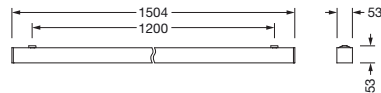

Order No.: 51MX23DB35SB | **GTIN (EAN):** 4058352905135

Product description: Sil21,ELD-P,4100lm830,DA2,L1504,sr,surf

Silica® 21, office luminaire, primary optical cover: prismatic diffuser, of PMMA, CAT 2 ($L \leq 3000 \text{cd/m}^2$), light emission: direct distribution, primary light characteristic: symmetric, installation type: surface-mounted, LED, rated luminous flux: 4.100lm, luminous efficacy: 136lm/W, light colour: 830, colour temperature: 3000K, with terminal, 3+2-pole, max. 2.5mm², mains connection: 220..240V, AC, 50/60Hz, rated input power: 30.1W, luminaire housing, of aluminium, metallic grey (RAL 9006), length: 1.504mm, width: 53mm, height: 53mm, protection rating (complete): IP20, insulation class (complete): insulation class I (protective earthing), certification: CE, permissible operating ambient temperature: 0..+35°C, standard: EN 50419, packaging unit: 1 piece

IP 20

Lamps:	LED
Wt. (kg):	3.5
GTIN (EAN):	4058352905135