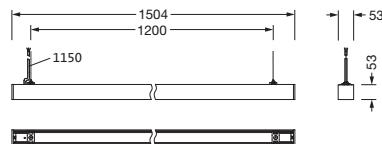

Order No.: 51MX33DB39BB | **GTIN (EAN):** 4058352888988

Product description: Sil21,ELD-P,7390lm830,DA2,L1504,bk,sp

Silica® 21, office luminaire, primary optical cover: prismatic diffuser, of PMMA, CAT 2 ($L \leq 3000 \text{cd/m}^2$), light emission: direct/indirect distribution, primary light characteristic: symmetric, installation type: suspended mounting, LED, rated luminous flux: 7.390lm, luminous efficacy: 143lm/W, light colour: 830, colour temperature: 3000K, with terminal, 3+2-pole, max. 2.5mm², mains connection: 220..240V, AC, 50/60Hz, rated input power: 51.6W, luminaire housing, of aluminium, jet black (RAL 9005), length: 1.504mm, width: 53mm, height: 53mm, protection rating (complete): IP20, insulation class (complete): insulation class I (protective earthing), certification: CE, permissible operating ambient temperature: 0..+35°C, standard: EN 50419, packaging unit: 1 piece

IP 20

Lamps:	LED
Wt. (kg):	3.5
GTIN (EAN):	4058352888988