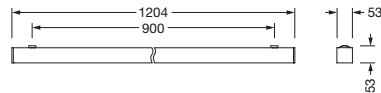

Order No.: 51MX23DA34BB | **GTIN (EAN):** 4058352898864

Product description: Sil21,ELD-P,3280lm830,DA2,L1204,bk,surf

Silica® 21, office luminaire, primary optical cover: prismatic diffuser, of PMMA, CAT 2 ($L \leq 3000 \text{cd/m}^2$), light emission: direct distribution, primary light characteristic: symmetric, installation type: surface-mounted, LED, rated luminous flux: 3.280lm, luminous efficacy: 136lm/W, light colour: 830, colour temperature: 3000K, with terminal, 3+2-pole, max. 2.5mm², mains connection: 220..240V, AC, 50/60Hz, rated input power: 24.1W, luminaire housing, of aluminium, jet black (RAL 9005), length: 1.204mm, width: 53mm, height: 53mm, protection rating (complete): IP20, insulation class (complete): insulation class I (protective earthing), certification: CE, permissible operating ambient temperature: 0..+35°C, standard: EN 50419, packaging unit: 1 piece

IP 20

Lamps:	LED
Wt. (kg):	3.0
GTIN (EAN):	4058352898864