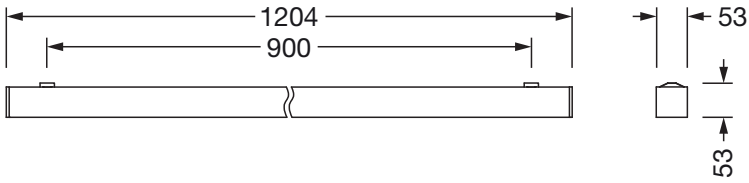

Order No.: 51MX23DA34BB | GTIN (EAN): 4058352898864

Dimensions: Sil21,ELD-P,3280lm830,DA2,L1204,bk,surf

It is mandatory that the assembly instructions must be observed when planning and installing the electrical installation (to be found at www.siteco.com)

Tolerances related to thermal, electrical and photometric data according to IEC 62722

Issued 08.05.2024 - Modifications and errors subject to change - Ensure that you always use the latest version -