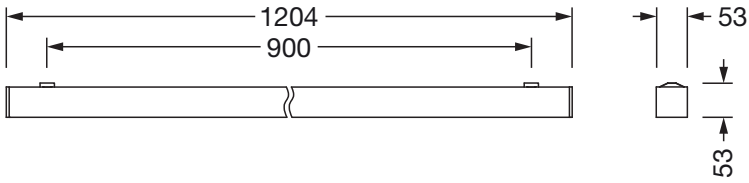

Electrical connection

- Connection: terminal, 3+2-pole, max. 2.5mm²
- Nominal voltage: 220..240V, 50/60Hz, AC

Dimensions, Weight

- Length: 1204mm
- Width: 53mm
- Height: 53mm
- Weight: 3.0kg

Service life

- Rated service life: 70000h (L80/B50) at AT = 25°C, 50000h (L85/B50) at AT = 25°C

Order No.: 51MX23DA44BB | GTIN (EAN): 4058352898925

Dimensions: Sil21,ELD-P,3280lm840,DA2,L1204,bk,surf

It is mandatory that the assembly instructions must be observed when planning and installing the electrical installation (to be found at www.siteco.com)