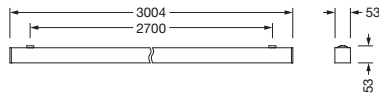

Order No.: 51MX23DC3ABB | **GTIN (EAN):** 4058352905234

Product description: Sil21,ELD-P,8200lm830,DA2,L3004,bk,surf

Silica® 21, office luminaire, primary optical cover: prismatic diffuser, of PMMA, CAT 2 ($L \leq 3000 \text{cd/m}^2$), light emission: direct distribution, primary light characteristic: symmetric, installation type: surface-mounted, LED, rated luminous flux: 8.200lm, luminous efficacy: 132lm/W, light colour: 830, colour temperature: 3000K, with terminal, 3+2-pole, max. 2.5mm², mains connection: 220..240V, AC, 50/60Hz, rated input power: 62.2W, luminaire housing, of aluminium, jet black (RAL 9005), length: 3.004mm, width: 53mm, height: 53mm, protection rating (complete): IP20, insulation class (complete): insulation class I (protective earthing), certification: CE, permissible operating ambient temperature: 0..+35°C, standard: EN 50419, packaging unit: 1 piece

IP 20

Lamps:	LED
Wt. (kg):	5.5
GTIN (EAN):	4058352905234