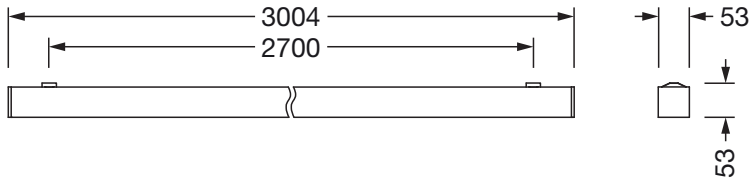

Electrical connection

- Connection: terminal, 3+2-pole, max. 2.5mm²
- Nominal voltage: 220..240V, 50/60Hz, AC

Dimensions, Weight

- Length: 3004mm
- Width: 53mm
- Height: 53mm
- Weight: 5.5kg

Service life

- Rated service life: 70000h (L80/B50) at AT = 25°C, 50000h (L85/B50) at AT = 25°C

Order No.: 51MX23DC3ABB | **GTIN (EAN):** 4058352905234

Dimensions: Sil21,ELD-P,8200lm830,DA2,L3004,bk,surf

It is mandatory that the assembly instructions must be observed when planning and installing the electrical installation (to be found at www.siteco.com)