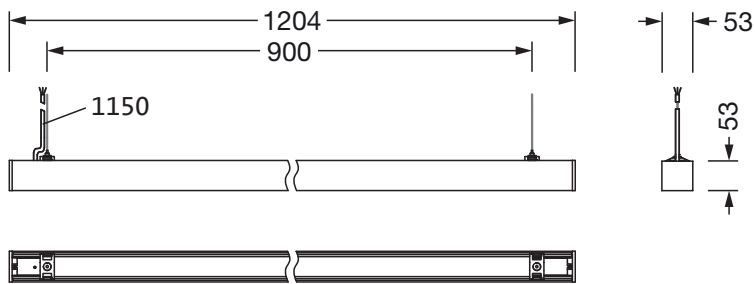

Electrical connection

- Connection: terminal, 3+2-pole, max. 2.5mm²
- Nominal voltage: 220..240V, 50/60Hz, AC

Dimensions, Weight

- Length: 1204mm
- Width: 53mm
- Height: 53mm
- Weight: 3.0kg

Service life

- Rated service life: 70000h (L80/B50) at AT = 25°C, 50000h (L85/B50) at AT = 25°C

Order No.: 51MX33DA37WB | GTIN (EAN): 4058352888902

Dimensions: Sil21,ELD-P,5910lm830,DA2,L1204,wh,sp

It is mandatory that the assembly instructions must be observed when planning and installing the electrical installation (to be found at www.siteco.com)