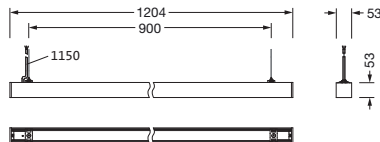

Order No.: 51MX33DA37WB | **GTIN (EAN):** 4058352888902

Product description: Sil21,ELD-P,5910lm830,DA2,L1204,wh,sp

Silica® 21, office luminaire, primary optical cover: prismatic diffuser, of PMMA, CAT 2 ($L \leq 3000 \text{cd/m}^2$), light emission: direct/indirect distribution, primary light characteristic: symmetric, installation type: suspended mounting, LED, rated luminous flux: 5.910lm, luminous efficacy: 143lm/W, light colour: 830, colour temperature: 3000K, with terminal, 3+2-pole, max. 2.5mm², mains connection: 220..240V, AC, 50/60Hz, rated input power: 41.3W, luminaire housing, of aluminium, traffic white (RAL 9016), length: 1.204mm, width: 53mm, height: 53mm, protection rating (complete): IP20, insulation class (complete): insulation class I (protective earthing), certification: CE, permissible operating ambient temperature: 0..+35°C, standard: EN 50419, packaging unit: 1 piece

IP 20  

Lamps:	LED
Wt. (kg):	3.0
GTIN (EAN):	4058352888902

It is mandatory that the assembly instructions must be observed when planning and installing the electrical installation (to be found at www.siteco.com)

Electrical connection

- Connection: terminal, 3+2-pole, max. 2.5mm²
- Nominal voltage: 220..240V, 50/60Hz, AC

Dimensions, Weight

- Length: 1204mm
- Width: 53mm
- Height: 53mm
- Weight: 3.0kg

Service life

- Rated service life: 70000h (L80/B50) at AT = 25°C, 50000h (L85/B50) at AT = 25°C