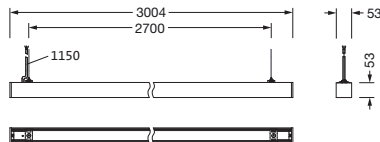

Order No.: 51MX33DC3DBB | **GTIN (EAN):** 4058352893562

Product description: Sil21,ELD-P,14780lm830,DA2,L3004,bk,sp

Silica® 21, office luminaire, primary optical cover: prismatic diffuser, of PMMA, CAT 2 ($L \leq 3000 \text{cd/m}^2$), light emission: direct/indirect distribution, primary light characteristic: symmetric, installation type: suspended mounting, LED, rated luminous flux: 14.780lm, luminous efficacy: 149lm/W, light colour: 830, colour temperature: 3000K, with terminal, 3+2-pole, max. 2.5mm², mains connection: 220..240V, AC, 50/60Hz, rated input power: 99.5W, luminaire housing, of aluminium, jet black (RAL 9005), length: 3.004mm, width: 53mm, height: 53mm, protection rating (complete): IP20, insulation class (complete): insulation class I (protective earthing), certification: CE, permissible operating ambient temperature: 0..+35°C, standard: EN 50419, packaging unit: 1 piece

IP 20

Lamps:	LED
Wt. (kg):	5.5
GTIN (EAN):	4058352893562