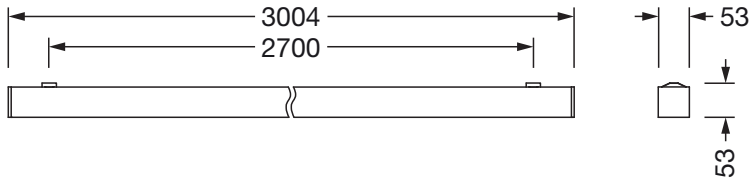

Material, Colour

- luminaire housing: aluminium, metallic grey (RAL 9006)
- Colour specification: metallic grey (RAL 9006)
- Cover: prismatic diffuser of PMMA

Mounting

- Mounting method, mounting location: surface-mounted, to the ceiling
- Arrangement: single arrangement

Electrical connection

- Connection: terminal, 3+2-pole, max. 2.5mm²
- Nominal voltage: 220..240V, 50/60Hz, AC

Dimensions, Weight

- Length: 3004mm
- Width: 53mm
- Height: 53mm
- Weight: 5.5kg

Service life

- Rated service life: 70000h (L80/B50) at AT = 25°C, 50000h (L85/B50) at AT = 25°C

Order No.: 51MX23DC4ASB | **GTIN (EAN):** 4058352905319

Dimensions: Sil21,ELD-P,8200lm840,DA2,L3004,sr,surf

It is mandatory that the assembly instructions must be observed when planning and installing the electrical installation (to be found at www.siteco.com)