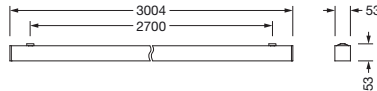

Order No.: 51MX23DC4ASB | **GTIN (EAN):** 4058352905319

Product description: Sil21,ELD-P,8200lm840,DA2,L3004,sr,surf

Silica® 21, office luminaire, primary optical cover: prismatic diffuser, of PMMA, CAT 2 ($L \leq 3000 \text{cd/m}^2$), light emission: direct distribution, primary light characteristic: symmetric, installation type: surface-mounted, LED, rated luminous flux: 8.200lm, luminous efficacy: 141lm/W, light colour: 840, colour temperature: 4000K, with terminal, 3+2-pole, max. 2.5mm², mains connection: 220..240V, AC, 50/60Hz, rated input power: 58.2W, luminaire housing, of aluminium, metallic grey (RAL 9006), length: 3.004mm, width: 53mm, height: 53mm, protection rating (complete): IP20, insulation class (complete): insulation class I (protective earthing), certification: CE, permissible operating ambient temperature: 0..+35°C, standard: EN 50419, packaging unit: 1 piece

IP 20

Lamps:	LED
Wt. (kg):	5.5
GTIN (EAN):	4058352905319