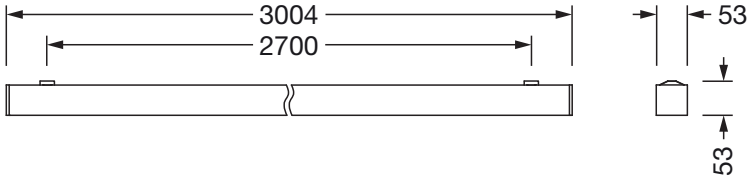

Material, Colour

- luminaire housing: aluminium, jet black (RAL 9005)
- Colour specification: jet black (RAL 9005)

Mounting

- Mounting method, mounting location: surface-mounted, to the ceiling
- Arrangement: single arrangement

Electrical connection

- Connection: terminal, 3+2-pole, max. 2.5mm²
- Nominal voltage: 220..240V, 50/60Hz, AC

Dimensions, Weight

- Length: 3004mm
- Width: 53mm
- Height: 53mm
- Weight: 5.5kg

Service life

- Rated service life: 70000h (L80/B50) at AT = 25°C, 50000h (L85/B50) at AT = 25°C

Order No.: 51MX24DC3ABB | **GTIN (EAN):** 4058352905470

Dimensions: Sil21,ELD-Lbk,10800lm830,DA2,L3004,bk

It is mandatory that the assembly instructions must be observed when planning and installing the electrical installation (to be found at www.siteco.com)