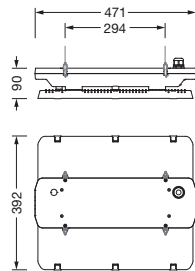

It is mandatory that the assembly instructions must be observed when planning and installing the electrical installation (to be found at www.siteco.com)

Tolerances related to thermal, electrical and photometric data according to IEC 62722

Issued 15.12.2023 - Modifications and errors subject to change - Ensure that you always use the latest version -