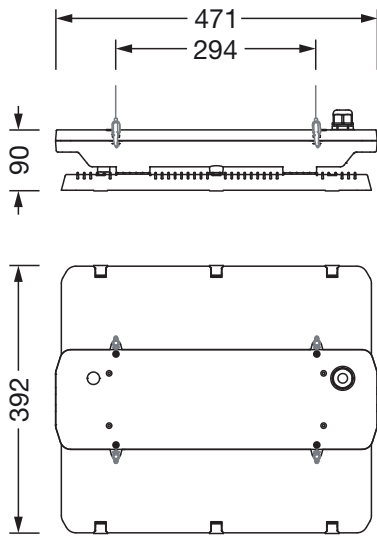

#### Electrical connection

- Connection: terminal, 5-pole, max. 2.5mm<sup>2</sup>
- Nominal voltage: 220..240V, 50Hz, AC

#### Dimensions, Weight

- Length: 471mm
- Width: 390mm
- Height: 87mm
- Weight: 5.4kg

#### Service life

- Rated service life: 100000h (L80/B50) at AT = ta max, 70000h (L85/B50) at AT = ta max, 50000h (L90/B50) at AT = ta max

Order No.: 51HK41DB4MCA | GTIN (EAN): 4058352883440

Dimensions: HB21L,nrrw,26200lm840,DA2