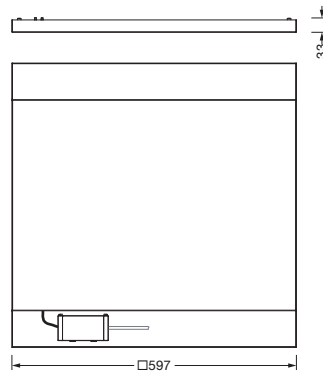

It is mandatory that the assembly instructions must be observed when planning and installing the electrical installation (to be found at www.siteco.com)

Tolerances related to thermal, electrical and photometric data according to IEC 62722

Issued 08.05.2024 - Modifications and errors subject to change - Ensure that you always use the latest version -