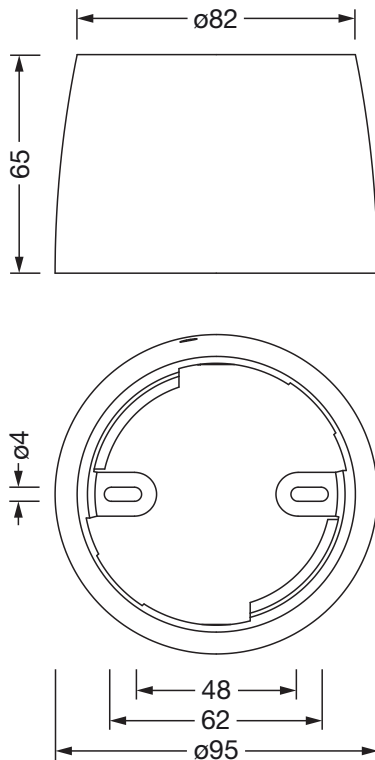

#### Mounting

- Mounting method, mounting location: surface-mounted, to the ceiling
- Supplement: only suitable for use in indoor areas

#### Dimensions, Weight

- Height: 65mm
- Weight: 0.1kg

Order No.: 5LZ980201ACK | GTIN (EAN): 4069025765642

Dimensions: SConWi,surf-mount-hous,surf,plast,wh

It is mandatory that the assembly instructions must be observed when planning and installing the electrical installation (to be found at [www.siteco.com](http://www.siteco.com))