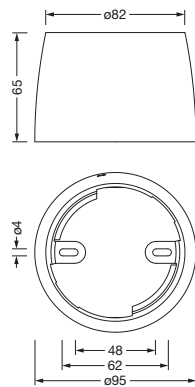

Order No.: 5LZ980201ACK | GTIN (EAN): 4069025765642

Product description: SConWi,surf-mount-hous,surf,plast,wh

SITECO Connect Wireless, surface-mounted housing, installation type: surface-mounted, control gear: Casambi, housing, housing, of plastic, white, height: 65mm, surface-mounted housing, local control - self-sufficient standalone sensors, certification: CE, permissible operating ambient temperature: 0..+50°C, packaging unit: 1 piece

CE

Wt. (kg): 0.1
GTIN (EAN): 4069025765642

It is mandatory that the assembly instructions must be observed when planning and installing the electrical installation (to be found at www.siteco.com)

Tolerances related to thermal, electrical and photometric data according to IEC 62722

Issued 23.05.2026 - Modifications and errors subject to change - Ensure that you always use the latest version -