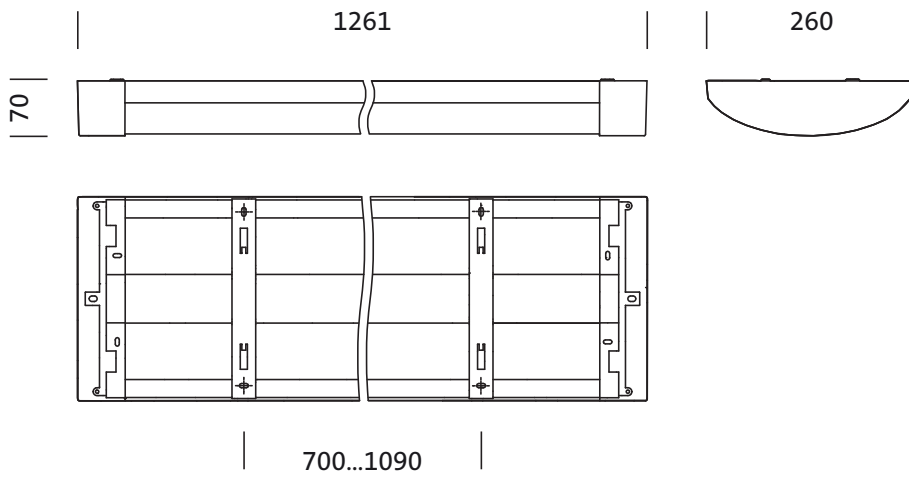

Mounting

- Mounting method, mounting location: surface-mounted, to the ceiling, to the wall
- Arrangement: single/continuous arrangement

Electrical connection

- Nominal voltage: 230V, 50Hz, AC

Dimensions, Weight

- Length: 1261mm
- Width: 260mm
- Height: 70mm
- Weight: 7.9kg

Service life

- Rated service life: 50000h (L80/B10) at AT = 25°C

Order No.: 5XA86174N0J | GTIN (EAN): 4050737978291

Dimensions: TV20VPL,LED,3960lm840,ECG,PC,dir,surf