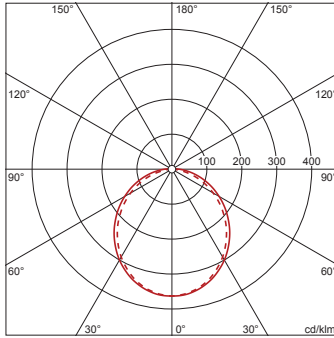

- Length: 1261mm
- Width: 260mm
- Height: 70mm
- Weight: 7.9kg

Service life

- Rated service life: 50000h (L80/B10) at AT = 25°C

Order No.: 5XA86174N0J | GTIN (EAN): 4050737978291

Dimensions: TV20VPL,LED,3960lm840,ECG,PC,dir,surf

Order No.: 5XA86174N0J | **GTIN (EAN):** 4050737978291

Planning data: TV20VPL,LED,3960lm840,ECG,PC,dir,surf

5XA86174N0J: 1x LED 4000K
/ CRI ≥ 80

4050737978291

5XA86174N0J

LED 4000K / CRI ≥ 80

Φ_N 3960 lm

— C 0/180 - - - C 90/270