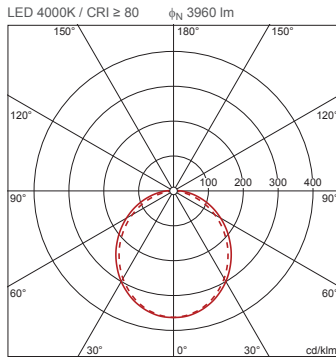

Order No.: 5XA86174N0J | **GTIN (EAN):** 4050737978291

Product description: TV20VPL,LED,3960lm840,ECG,PC,dir,surf

TV 20, vandal-proof luminaire, primary light control with specular reflector, of aluminium, matt, primary optical cover: enclosure, of PC, frosted, light emission: direct distribution, primary light characteristic: symmetric, installation type: surface-mounted, LED rated luminous flux: 3.960 lm, light colour: 840, colour temperature: 4000K, control gear: ECG, mains connection: 230V, AC, 50Hz, rated input power: 37W, luminaire housing, of aluminium, coated, Siteco® metallic grey (DB 702S), length: 1.261 mm, width: 260 mm, height: 70mm, protection rating (complete): IP65, insulation class (complete): insulation class I (protective earthing), certification: CE, protection symbol: F, impact resistance: 2x IK10, standard: EN 60598, packaging unit: 1 piece

IP 65 2xIK 10  

4050737978291
5XA86174N0J

Lamps:	LED
Wt. (kg):	7.9
GTIN (EAN):	4050737978291

Order No.: 5XA86174N0J | GTIN (EAN): 4050737978291

Detailed technical description: TV20VPL,LED,3960lm840,ECG,PC,dir,surf

Lamps:

- Lamps: with LED
- Rated luminous flux: 3960lm
- Luminous efficacy: 107lm/W
- Colour temperature: 4000K
- Colour rendering index: CRI > 80
- Light colour: 840
- SDCM (Standard Deviation of Colour Matching): MacAdam ≤ 3 SDCM (initial)
- Rated input power: 37W

- Length: 1261mm
- Width: 260mm
- Height: 70mm
- Weight: 7.9kg

Service life

- Rated service life: 50000h (L80/B10) at AT = 25°C

Order No.: 5XA86174N0J | GTIN (EAN): 4050737978291

Dimensions: TV20VPL,LED,3960lm840,ECG,PC,dir,surf