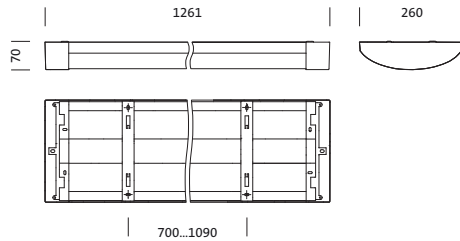

Order No.: 5XA86174N0J | **GTIN (EAN):** 4050737978291

Product description: TV20VPL,LED,3960lm840,ECG,PC,dir,surf

TV 20, vandal-proof luminaire, primary light control with specular reflector, of aluminium, matt, primary optical cover: enclosure, of PC, frosted, light emission: direct distribution, primary light characteristic: symmetric, installation type: surface-mounted, LED rated luminous flux: 3.960 lm, light colour: 840, colour temperature: 4000K, control gear: ECG, mains connection: 230V, AC, 50Hz, rated input power: 37W, luminaire housing, of aluminium, coated, Siteco® metallic grey (DB 702S), length: 1.261 mm, width: 260 mm, height: 70mm, protection rating (complete): IP65, insulation class (complete): insulation class I (protective earthing), certification: CE, protection symbol: F, impact resistance: 2x IK10, standard: EN 60598, packaging unit: 1 piece

IP 65 2xIK 10  

4050737978291
5XA86174N0J

Lamps:	LED
Wt. (kg):	7.9
GTIN (EAN):	4050737978291

Order No.: 5XA86174N0J | GTIN (EAN): 4050737978291

Detailed technical description: TV20VPL,LED,3960lm840,ECG,PC,dir,surf

- Length: 1261mm
- Width: 260mm
- Height: 70mm
- Weight: 7.9kg

Service life

- Rated service life: 50000h (L80/B10) at AT = 25°C

Order No.: 5XA86174N0J | GTIN (EAN): 4050737978291

Dimensions: TV20VPL,LED,3960lm840,ECG,PC,dir,surf