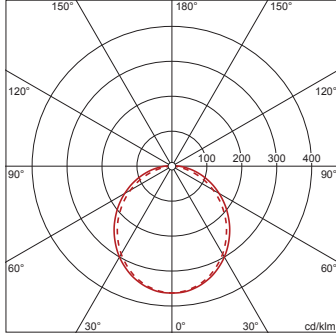

- Length: 1561mm
- Width: 260mm
- Height: 70mm
- Weight: 9.4kg

Service life

- Rated service life: 50000h (L80/B10) at AT = 25°C

Order No.: 5XA86174N0X | GTIN (EAN): 4050737978307

Dimensions: TV20VPL,LED,5120lm840,ECG,PC,dir,surf

Order No.: 5XA86174N0X | **GTIN (EAN):** 4050737978307

Planning data: TV20VPL,LED,5120lm840,ECG,PC,dir,surf

5XA86174N0X: 1x LED 4000K
/ CRI ≥ 80

4050737978307

5XA86174N0X

LED 4000K / CRI ≥ 80

Φ_N 5120 lm

— C 0/180 - - - C 90/270