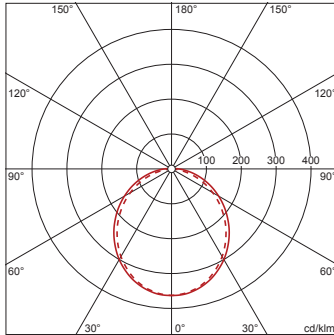

Order No.: 5XA86174N0X | **GTIN (EAN):** 4050737978307

Product description: TV20VPL,LED,5120lm840,ECG,PC,dir,surf

TV 20, vandal-proof luminaire, primary light control with specular reflector, of aluminium, matt, primary optical cover: enclosure, of PC, frosted, light emission: direct distribution, primary light characteristic: symmetric, installation type: surface-mounted, LED rated luminous flux: 5.120 lm, light colour: 840, colour temperature: 4000K, control gear: ECG, mains connection: 230V, AC, 50Hz, rated input power: 50W, luminaire housing, of aluminium, coated, Siteco® metallic grey (DB 702S), length: 1.561 mm, width: 260 mm, height: 70mm, protection rating (complete): IP65, insulation class (complete): insulation class I (protective earthing), certification: CE, protection symbol: F, impact resistance: 2x IK10, standard: EN 60598, packaging unit: 1 piece

IP 65 2xIK 10  

4050737978307
5XA86174N0X

LED 4000K / CRI ≥ 80

Φ_h 5120 lm

Lamps:	LED
Wt. (kg):	9.4
GTIN (EAN):	4050737978307

Order No.: 5XA86174N0X | GTIN (EAN): 4050737978307

Detailed technical description: TV20VPL,LED,5120lm840,ECG,PC,dir,surf

- Length: 1561mm
- Width: 260mm
- Height: 70mm
- Weight: 9.4kg

Service life

- Rated service life: 50000h (L80/B10) at AT = 25°C

Order No.: 5XA86174N0X | GTIN (EAN): 4050737978307

Dimensions: TV20VPL,LED,5120lm840,ECG,PC,dir,surf