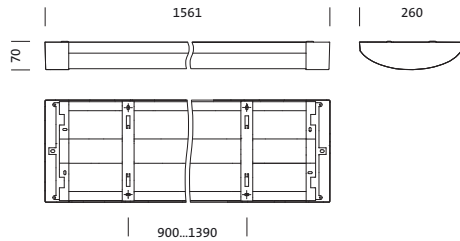

Order No.: 5XA86174N0X | **GTIN (EAN):** 4050737978307

Product description: TV20VPL,LED,5120lm840,ECG,PC,dir,surf

TV 20, vandal-proof luminaire, primary light control with specular reflector, of aluminium, matt, primary optical cover: enclosure, of PC, frosted, light emission: direct distribution, primary light characteristic: symmetric, installation type: surface-mounted, LED rated luminous flux: 5.120 lm, light colour: 840, colour temperature: 4000K, control gear: ECG, mains connection: 230V, AC, 50Hz, rated input power: 50W, luminaire housing, of aluminium, coated, Siteco® metallic grey (DB 702S), length: 1.561 mm, width: 260 mm, height: 70mm, protection rating (complete): IP65, insulation class (complete): insulation class I (protective earthing), certification: CE, protection symbol: F, impact resistance: 2x IK10, standard: EN 60598, packaging unit: 1 piece

IP 65 2xIK 10

4050737978307
5XA86174N0X

LED 4000K / CRI ≥ 80

Φ_h 5120 lm

Lamps:	LED
Wt. (kg):	9.4
GTIN (EAN):	4050737978307