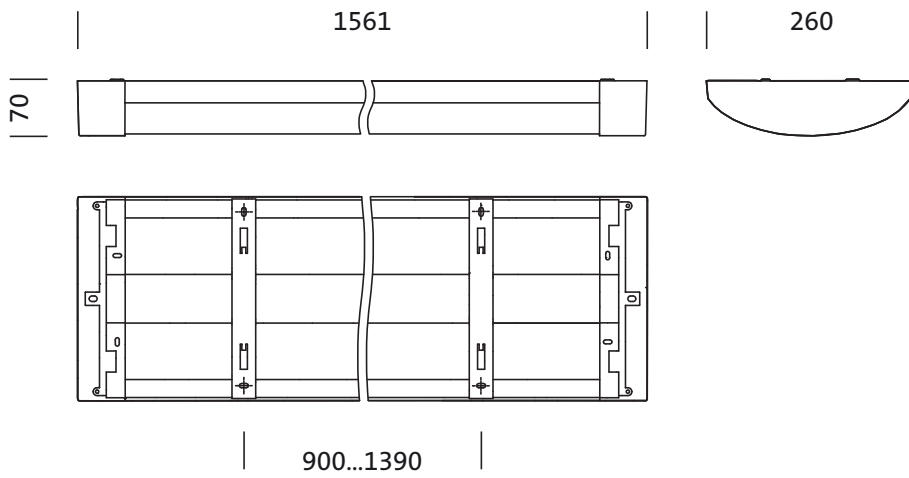

Mounting

- Mounting method, mounting location: surface-mounted, to the ceiling, to the wall
- Arrangement: single/continuous arrangement

Electrical connection

- Nominal voltage: 230V, 50Hz, AC

Dimensions, Weight

- Length: 1561mm
- Width: 260mm
- Height: 70mm
- Weight: 9.4kg

Service life

- Rated service life: 50000h (L80/B10) at AT = 25°C

Order No.: 5XA86174N0X | GTIN (EAN): 4050737978307

Dimensions: TV20VPL,LED,5120lm840,ECG,PC,dir,surf