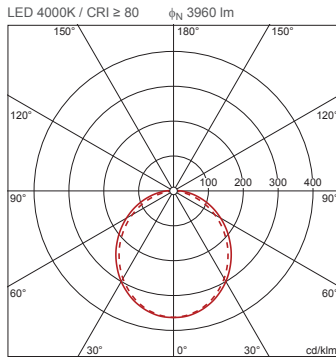

Order No.: 5XA861D4N0J | **GTIN (EAN):** 4050737978321

Product description: TV20VPL,LED,3960lm840,DALI,PC,dir,surf

TV 20, vandal-proof luminaire, primary light control with specular reflector, of aluminium, matt, primary optical cover: enclosure, of PC, frosted, light emission: direct distribution, primary light characteristic: symmetric, installation type: surface-mounted, LED rated luminous flux: 3.960 lm, light colour: 840, colour temperature: 4000K, control gear: ECG DALI, mains connection: 230V, AC, 50Hz, rated input power: 37W, luminaire housing, of aluminium, coated, Siteco® metallic grey (DB 702S), length: 1.261 mm, width: 260 mm, height: 70mm, protection rating (complete): IP65, insulation class (complete): insulation class I (protective earthing), certification: CE, protection symbol: F, impact resistance: 2x IK10, standard: EN 60598, packaging unit: 1 piece

4050737978321
5XA861D4N0J

IP 65 2xIK 10

Lamps: LED
Wt. (kg): 6.9
GTIN (EAN): 4050737978321

Order No.: 5XA861D4N0J | **GTIN (EAN):** 4050737978321

Detailed technical description: TV20VPL,LED,3960lm840,DALI,PC,dir,surf

Lamps:

- Lamps: with LED
- Rated luminous flux: 3960lm
- Luminous efficacy: 107lm/W
- Colour temperature: 4000K
- Colour rendering index: CRI > 80
- Light colour: 840
- SDCM (Standard Deviation of Colour Matching): MacAdam ≤ 3 SDCM (initial)
- Rated input power: 37W

- Length: 1261mm
- Width: 260mm
- Height: 70mm
- Weight: 6.9kg

Service life

- Rated service life: 50000h (L80/B10) at AT = 25°C

Order No.: 5XA861D4N0J | GTIN (EAN): 4050737978321

Dimensions: TV20VPL,LED,3960lm840,DALI,PC,dir,surf