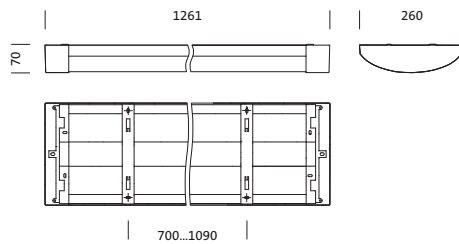

Order No.: 5XA861D4N0J | **GTIN (EAN):** 4050737978321

Product description: TV20VPL,LED,3960lm840,DALI,PC,dir,surf

TV 20, vandal-proof luminaire, primary light control with specular reflector, of aluminium, matt, primary optical cover: enclosure, of PC, frosted, light emission: direct distribution, primary light characteristic: symmetric, installation type: surface-mounted, LED rated luminous flux: 3.960 lm, light colour: 840, colour temperature: 4000K, control gear: ECG DALI, mains connection: 230V, AC, 50Hz, rated input power: 37W, luminaire housing, of aluminium, coated, Siteco® metallic grey (DB 702S), length: 1.261 mm, width: 260 mm, height: 70mm, protection rating (complete): IP65, insulation class (complete): insulation class I (protective earthing), certification: CE, protection symbol: F, impact resistance: 2x IK10, standard: EN 60598, packaging unit: 1 piece

4050737978321
5XA861D4N0J

IP 65 2xIK 10

Lamps: LED
Wt. (kg): 6.9
GTIN (EAN): 4050737978321