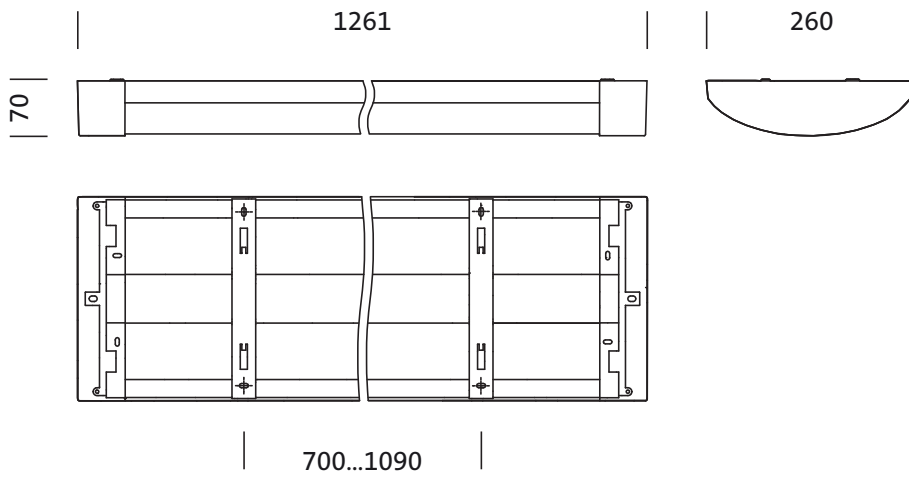

Mounting

- Mounting method, mounting location: surface-mounted, to the ceiling, to the wall
- Arrangement: single/continuous arrangement

Electrical connection

- Nominal voltage: 230V, 50Hz, AC

Dimensions, Weight

- Length: 1261mm
- Width: 260mm
- Height: 70mm
- Weight: 6.9kg

Service life

- Rated service life: 50000h (L80/B10) at AT = 25°C

Order No.: 5XA861D4N0J | GTIN (EAN): 4050737978321

Dimensions: TV20VPL,LED,3960lm840,DALI,PC,dir,surf