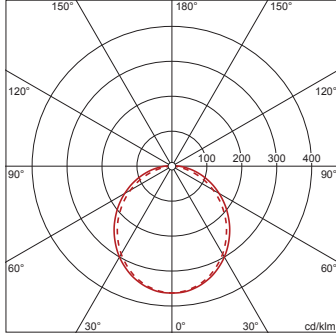

- Length: 1261mm
- Width: 260mm
- Height: 70mm
- Weight: 6.9kg

Service life

- Rated service life: 50000h (L80/B10) at AT = 25°C

Order No.: 5XA861D4N0J | GTIN (EAN): 4050737978321

Dimensions: TV20VPL,LED,3960lm840,DALI,PC,dir,surf

Order No.: 5XA861D4N0J | **GTIN (EAN):** 4050737978321

Planning data: TV20VPL,LED,3960lm840,DALI,PC,dir,surf

5XA861D4N0J: 1x LED 4000K
/ CRI ≥ 80

4050737978321

5XA861D4N0J

LED 4000K / CRI ≥ 80

Φ_N 3960 lm

— C 0/180