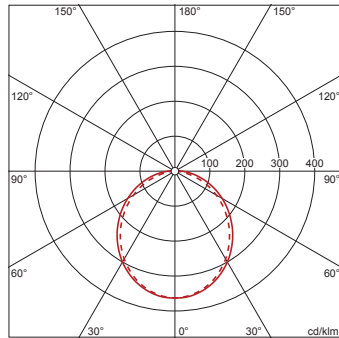

- Length: 1561mm
- Width: 260mm
- Height: 70mm
- Weight: 8.9kg

Service life

- Rated service life: 50000h (L80/B10) at AT = 25°C

Order No.: 5XA861D4N0X | GTIN (EAN): 4050737978338

Dimensions: TV20VPL,LED,5120lm840,DALI,PC,dir,surf

Order No.: 5XA861D4N0X | **GTIN (EAN):** 4050737978338

Planning data: TV20VPL,LED,5120lm840,DALI,PC,dir,surf

5XA861D4N0X: 1x LED 4000K
/ CRI ≥ 80

4050737978338

5XA861D4N0X

LED 4000K / CRI ≥ 80

Φ_N 5120 lm

— C 0/180 - - - C 90/270