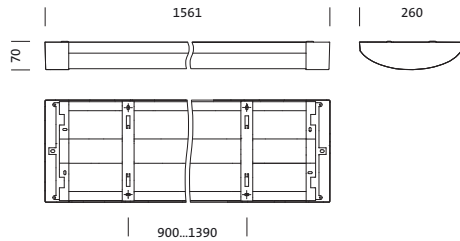

Order No.: 5XA861D4N0X | **GTIN (EAN):** 4050737978338

Product description: TV20VPL,LED,5120lm840,DALI,PC,dir,surf

TV 20, vandal-proof luminaire, primary light control with specular reflector, of aluminium, matt, primary optical cover: enclosure, of PC, frosted, light emission: direct distribution, primary light characteristic: symmetric, installation type: surface-mounted, LED rated luminous flux: 5.120 lm, light colour: 840, colour temperature: 4000K, control gear: ECG DALI, mains connection: 230V, AC, 50Hz, rated input power: 50W, luminaire housing, of aluminium, coated, Siteco® metallic grey (DB 702S), length: 1.561 mm, width: 260 mm, height: 70mm, protection rating (complete): IP65, insulation class (complete): insulation class I (protective earthing), certification: CE, protection symbol: F, impact resistance: 2x IK10, standard: EN 60598, packaging unit: 1 piece

4050737978338
5XA861D4N0X

IP 65 2xIK 10

Lamps: LED
Wt. (kg): 8.9
GTIN (EAN): 4050737978338