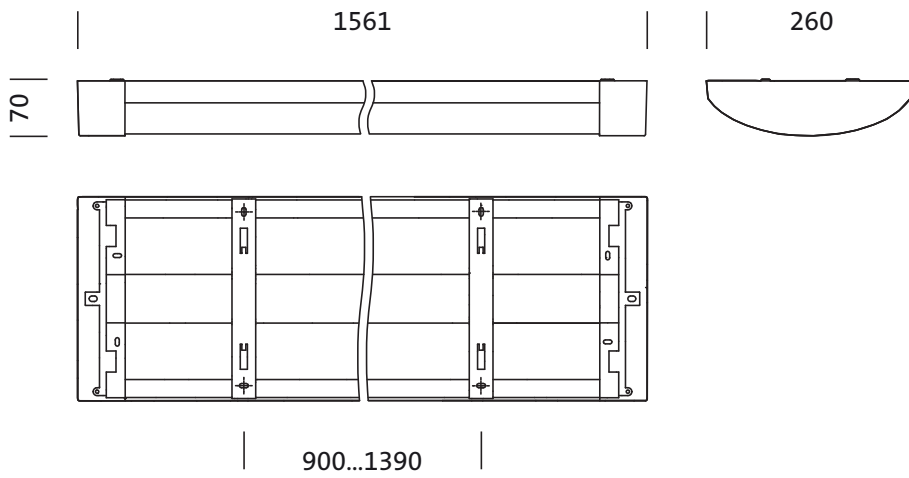

Mounting

- Mounting method, mounting location: surface-mounted, to the ceiling, to the wall
- Arrangement: single/continuous arrangement

Electrical connection

- Nominal voltage: 230V, 50Hz, AC

Dimensions, Weight

- Length: 1561mm
- Width: 260mm
- Height: 70mm
- Weight: 8.9kg

Service life

- Rated service life: 50000h (L80/B10) at AT = 25°C

Order No.: 5XA861D4N0X | GTIN (EAN): 4050737978338

Dimensions: TV20VPL,LED,5120lm840,DALI,PC,dir,surf