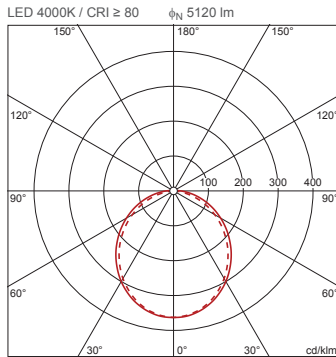

Order No.: 5XA861D4N0X | **GTIN (EAN):** 4050737978338

Product description: TV20VPL,LED,5120lm840,DALI,PC,dir,surf

TV 20, vandal-proof luminaire, primary light control with specular reflector, of aluminium, matt, primary optical cover: enclosure, of PC, frosted, light emission: direct distribution, primary light characteristic: symmetric, installation type: surface-mounted, LED rated luminous flux: 5.120 lm, light colour: 840, colour temperature: 4000K, control gear: ECG DALI, mains connection: 230V, AC, 50Hz, rated input power: 50W, luminaire housing, of aluminium, coated, Siteco® metallic grey (DB 702S), length: 1.561 mm, width: 260 mm, height: 70mm, protection rating (complete): IP65, insulation class (complete): insulation class I (protective earthing), certification: CE, protection symbol: F, impact resistance: 2x IK10, standard: EN 60598, packaging unit: 1 piece

4050737978338
5XA861D4N0X

IP 65 2xIK 10 

Lamps: LED
Wt. (kg): 8.9
GTIN (EAN): 4050737978338

Order No.: 5XA861D4N0X | **GTIN (EAN):** 4050737978338

Detailed technical description: TV20VPL,LED,5120lm840,DALI,PC,dir,surf

Lamps:

- Lamps: with LED
- Rated luminous flux: 5120lm
- Luminous efficacy: 102lm/W
- Colour temperature: 4000K
- Colour rendering index: CRI > 80
- Light colour: 840
- SDCM (Standard Deviation of Colour Matching): MacAdam ≤ 3 SDCM (initial)
- Rated input power: 50W

- Length: 1561mm
- Width: 260mm
- Height: 70mm
- Weight: 8.9kg

Service life

- Rated service life: 50000h (L80/B10) at AT = 25°C

Order No.: 5XA861D4N0X | GTIN (EAN): 4050737978338

Dimensions: TV20VPL,LED,5120lm840,DALI,PC,dir,surf