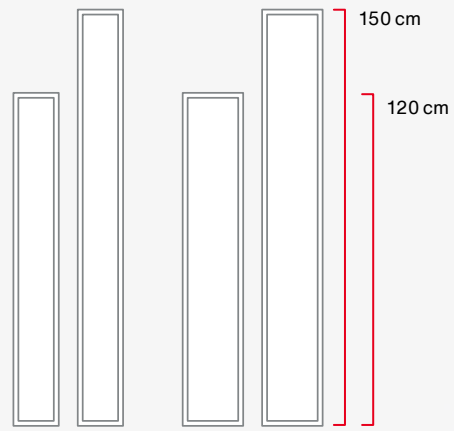

Square.

Surface-mounted Recessed Pendant

Round.

Surface-mounted Recessed Pendant

Sizes.

170 mm 225 mm other sizes on request

Farben.

black silver white