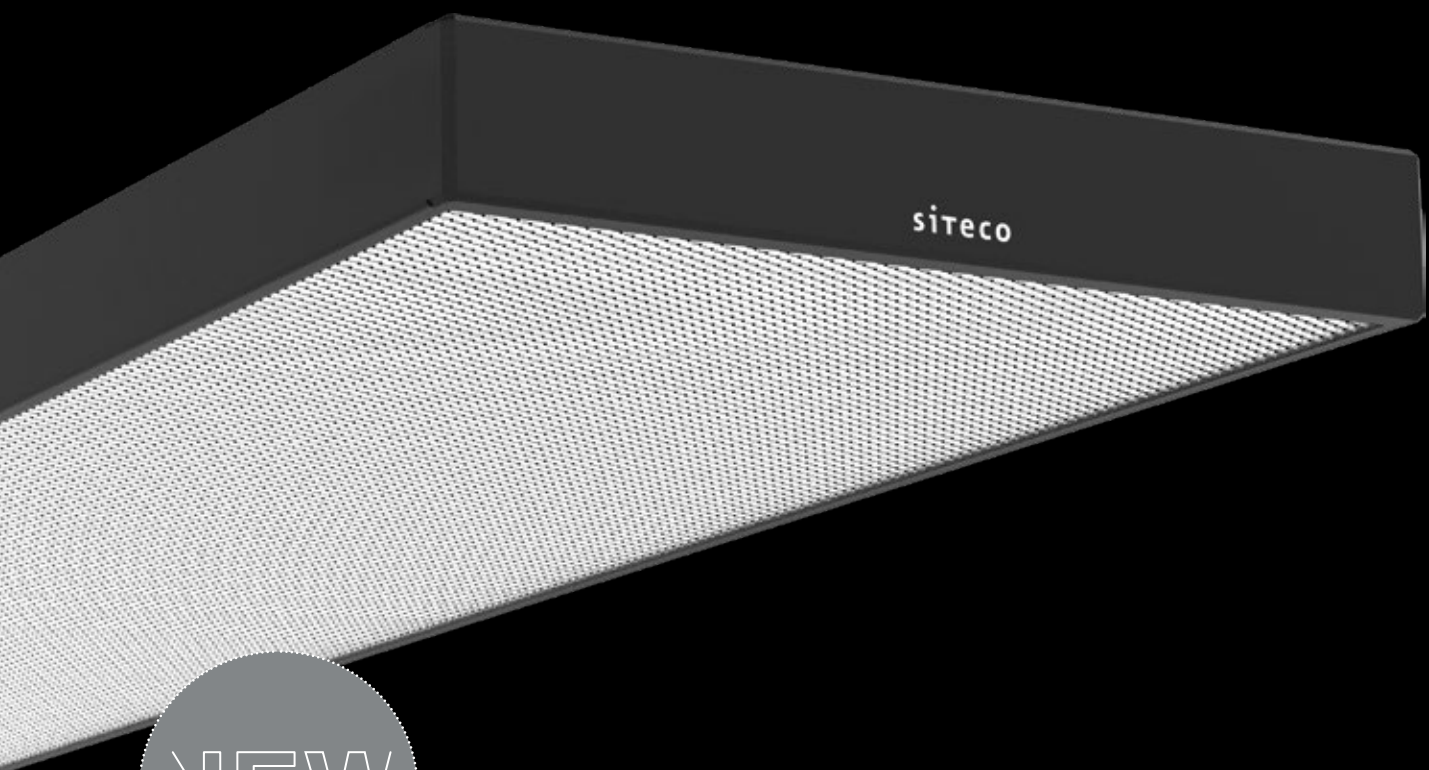

sITeCO

NEW

Silica Flat

The family for your office.

A luminaire series for the entire office.

Timeless elegance and unrivaled efficiency meet limitless flexibility.
The new member of the Silica family fits easily into any office environment.

100 % Modular

Sustainable, modular product concept manufactured in Germany - for simple and individual customizing options according to your requirements.

Outstanding lighting technology

Timeless, modular design.
Natural color rendering (up to CRI 90)
and our prismatic optics for glare-free,
uniform light.

Unrivalled efficiency

Highly efficient with 180 lm/W.
For low energy costs and rapid amortization.

Made in

Traunreut

Your Silica. Your choice.

Variants.

Rectangular.

Surface-mounted Recessed Pendant Floorstanding

Square.

Surface-mounted Recessed Pendant

Round.

Surface-mounted Recessed Pendant

Sizes.

170 mm 225 mm other sizes on request

Farben.

black silver white