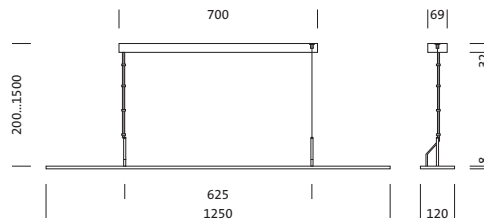

Order No.: 5MB2512L30830 | **GTIN (EAN):** 4052899488793

Product description: Arktika-lum,LED,3670lm830,ECG,dir/ind,SP

Arktika®, office luminaire, primary anti-glare with honeycomb louvre, of plastic, aluminium vaporised, highly specular, light emission: direct/indirect distribution, primary light characteristic: symmetric, installation type: suspended mounting, LED rated luminous flux: 3.670 lm, light colour: 830, colour temperature: 3000K, control gear: ECG, with terminal, 3-pole, mains connection: 220..240V, AC, 50/60Hz, rated input power: 31W, housing, of aluminium, powder-coated, traffic white (RAL 9016), 1-length, length: 1.250 mm, width: 120 mm, height: 8mm, protection rating (complete): IP20, insulation class (complete): insulation class II (safety insulation), certification: CE, packaging unit: 1 piece

IP 20

4052899488793
5MB2512L30830

LED 3000K / CRI ≥ 80 Φ_{N} 3670 lm

Lamps: LED
Wt. (kg): 1.8
GTIN (EAN): 4052899488793