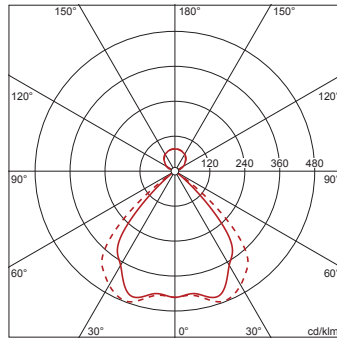

Order No.: 5MB2512L30830 | **GTIN (EAN):** 4052899488793

Planning data: Arktoff-lum,LED,3670lm830,ECG,dir/ind,SP

5MB2512L30830: 1x LED
3000K / CRI ≥ 80

4052899488793

5MB2512L30830

LED 3000K / CRI ≥ 80 ϕ_N 3670 lm

$\phi_{\downarrow}$ 79% $\phi_{\uparrow}$ 21%

Luminance values (cd/m²)

	C 0/180	C 90/270
L₈₀	181	271
L₇₀	244	247
L₆₅	303	283

UGR 17.8 18.4

X 4H Y 8H ρ 70/50/20 S 0.25H

No. of luminaires in room

Reflection factors 70/50/20

Em(lx)	100		200		500	
	2.5	3.0	2.5	3.0	2.5	3.0
20 m²	0.7	0.8	1.4	1.6	3.6	4.0
30 m²	1.2	1.3	2.4	2.6	6.0	6.5
40 m²	1.5	1.7	3.0	3.3	7.5	8.3
50 m²	1.8	2.0	3.7	4.0	9.1	10.0
75 m²	2.8	2.9	5.6	5.8	14	15
100 m²	3.5	3.8	7.1	7.5	18	19
500 m²	17	17	34	34	84	86

Maintenance factor 0.8

Rh = Lh + 0.5 m