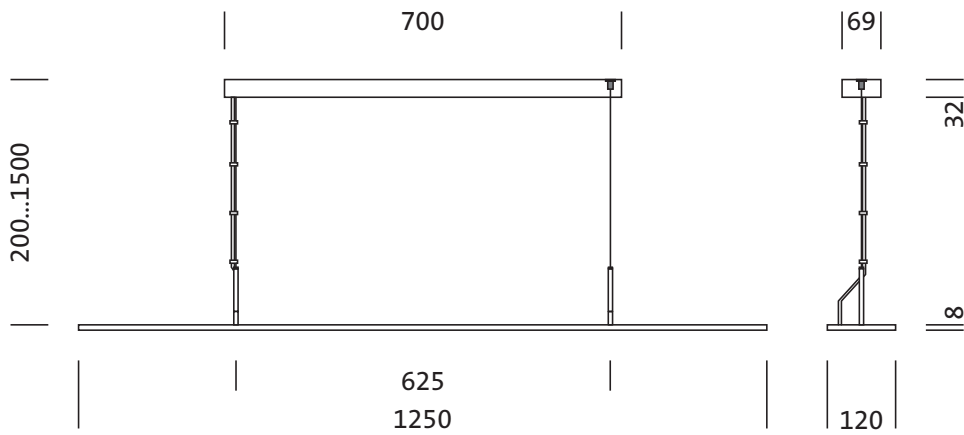

Order No.: 5MB2512L30830 | GTIN (EAN): 4052899488793

Dimensions: Arktoff-lum,LED,3670lm830,ECG,dir/ind,SP