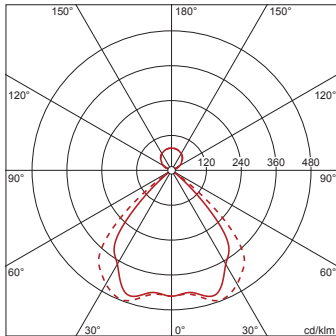

Arktika®, office luminaire, primary anti-glare with honeycomb louvre, of plastic, aluminium vaporised, highly specular, light emission: direct/indirect distribution, primary light characteristic: symmetric, installation type: suspended mounting, LED rated luminous flux: 3.670 lm, light colour: 830, colour temperature: 3000K, control gear: ECG, with terminal, 3-pole, mains connection: 220..240V, AC, 50/60Hz, rated input power: 31W, housing, of aluminium, powder-coated, traffic white (RAL 9016), 1-length, length: 1.250 mm, width: 120 mm, height: 8mm, protection rating (complete): IP20, insulation class (complete): insulation class II (safety insulation), certification: CE, packaging unit: 1 piece

IP 20

4052899488793
5MB2512L30830

LED 3000K / CRI ≥ 80 Φ_{N} 3670 lm

Lamps: LED
Wt. (kg): 1.8
GTIN (EAN): 4052899488793