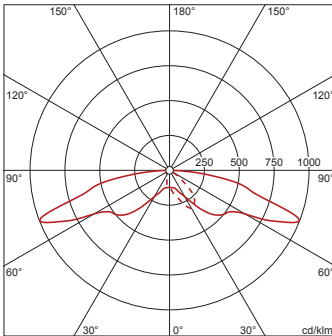

Streetlight 10 mini LED, mast luminaire, primary light control with 3 zone faceted reflector, of plastic, aluminium vaporised, primary optical cover: cover, of PMMA, transparent, light distribution: P1.0a, light emission: direct distribution, primary light characteristic: asymmetric, installation type: side-entry, post-top, LED, LED High Power, rated luminous flux: 2.880lm, luminous efficacy: 116lm/W, light colour: 750, colour temperature: 5000K, control gear: ECG Basic, control: overheat protection, power reduction, electronic power reduction, with terminal, 4-pole, max. 2.5mm², mains connection: 220..240V, AC, 50/60Hz, start of lifetime: 25W, end of lifetime: 25W, reduction: 13W, luminaire housing, of diecast aluminium, powder-coated, Siteco® metallic grey (DB 702S), length: 620mm, width: 170mm, height: 137mm, spigot size: 42/60/76mm (post-top) and 42/60mm (side-entry), mast flange for spigot size: 42mm: 5XA59000XM4, 60mm: 5XA59000XM2, 76mm: 5XA59000XM1, protection rating (complete): IP66, insulation class (complete): insulation class II (safety insulation), certification: CE, ENEC, VDE, permissible operating ambient temperature for outdoor applications: -25..+50°C, packaging unit: 1 piece

4050737956763
5XA5914B1A08
LED 5000K / CRI ≥ 70   Φ_h 2880 lm