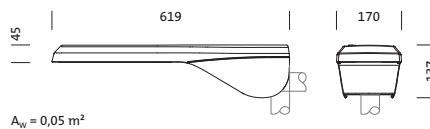

Lamps: LED
Wt. (kg): 4.5
GTIN (EAN): 4050737956763

siteco AN OSRAM BUSINESS   5XA5914B1A08

The luminaire contains built-in LED lamps

LED

The LED-lamps cannot be changed in the luminaire

874/2012