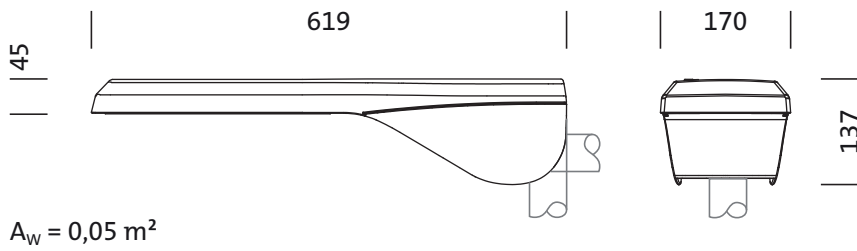

Dimensions | Weight

- Length: 620mm
- Width: 170mm
- Height: 137mm
- Mast head: spigot size: 42/60/76mm (post-top) and 42/60mm (side-entry), mast flange for spigot size: 42mm: 5XA59000XM4, 60mm: 5XA59000XM2, 76mm: 5XA59000XM1
- Weight: 4.5kg

Service life

- Rated life: 100000h (L90/B10) at AT = 25°C

Order No. OSRAM: 4050737956763 | Order No. Siteco: 5XA5914B1A08

Dimensions: SL10mn,P1.0a,LED2880lm750,Basic

Order No. OSRAM: 4050737956763 | Order No. Siteco: 5XA5914B1A08