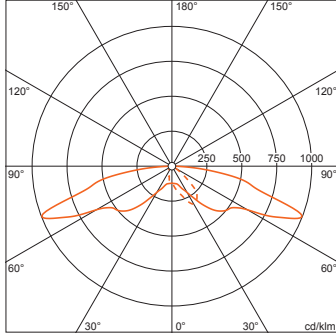

Order No. OSRAM: 4050737956763 | Order No. Siteco: 5XA5914B1A08

Planning data: SL10mn,P1.0a,LED2880lm750,Basic

5XA5914B1A08: 1x LED
5000K / CRI ≥ 70

4050737956763

5XA5914B1A08

LED 5000K / CRI ≥ 70 Φ_{N} 2880 lm