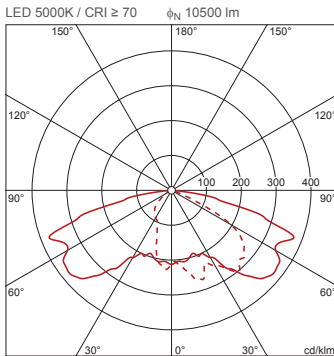

Streetlight 10 midi LED, mast luminaire, primary light control with 3 zone faceted reflector, of plastic, silver coated, primary optical cover: cover, of PMMA, transparent, light distribution: ST1.2P1.0, light emission: direct distribution, primary light characteristic: asymmetric, installation type: post-top, side-entry, LED, LED High Power, rated luminous flux: 10.500lm, luminous efficacy: 122lm/W, light colour: 750, colour temperature: 5000K, control gear: ECG Basic, control: overheat protection, power reduction, electronic power reduction, with terminal, 5-pole, max. 2.5mm², mains connection: 220..240V, AC, 50/60Hz, start of lifetime: 86W, end of lifetime: 86W, reduction: 41W, luminaire housing, of diecast aluminium, powder-coated, Siteco® metallic grey (DB 702S), length: 800mm, width: 387mm, height: 168mm, spigot size: 60/76mm (post-top) and 42/60mm (side-entry), mast flange for spigot size: 42mm: 5XA58100XM4, 60mm: 5XA58100XM2, 76mm: 5XA58100XM1, protection rating (complete): IP66, insulation class (complete): insulation class II (safety insulation), certification: CE, ENEC, VDE, permissible operating ambient temperature for outdoor applications: -25..+50°C, standard-compliant lighting for roads and squares, packaging unit: 1 piece

4050737959054
5XA582431A08