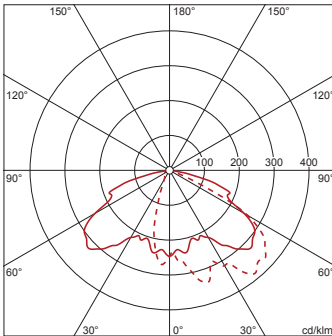

Streetlight 10 midi LED, mast luminaire, primary light control with 3 zone faceted reflector, of plastic, silver coated, primary optical cover: cover, of PMMA, transparent, light distribution: ST1.2a, light emission: direct distribution, primary light characteristic: asymmetric, installation type: side-entry, post-top, LED, LED High Power, rated luminous flux: 15.900lm, luminous efficacy: 107lm/W, light colour: 740, colour temperature: 4000K, control gear: ECG Basic, control: power reduction, overheat protection, electronic power reduction, with terminal, 5-pole, max. 2.5mm², mains connection: 220..240V, AC, 50/60Hz, start of lifetime: 149W, end of lifetime: 149W, reduction: 64W, luminaire housing, of diecast aluminium, powder-coated, Siteco® metallic grey (DB 702S), length: 800mm, width: 387mm, height: 168mm, spigot size: 60/76mm (post-top) and 42/60mm (side-entry), mast flange for spigot size: 42mm: 5XA58100XM4, 60mm: 5XA58100XM2, 76mm: 5XA58100XM1, protection rating (complete): IP66, insulation class (complete): insulation class II (safety insulation), certification: CE, ENEC, VDE, permissible operating ambient temperature for outdoor applications: -25..+50°C, standard-compliant lighting for roads and squares, packaging unit: 1 piece

4050737922638
5XA5824K1A08P
LED 4000K / CRI ≥ 70   Φ_h 15900 lm