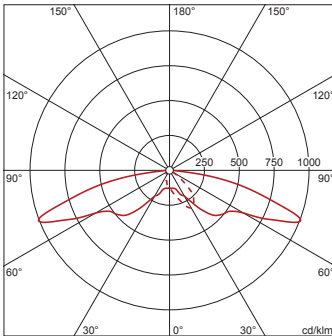

Streetlight 10 micro LED, mast luminaire, primary light control with 3 zone faceted reflector, of plastic, aluminium vaporised, primary optical cover: cover, of PMMA, transparent, light distribution: P1.0a, light emission: direct distribution, primary light characteristic: asymmetric, installation type: post-top, side-entry, LED, LED High Power, rated luminous flux: 1.350lm, luminous efficacy: 102lm/W, light colour: 740, colour temperature: 4000K, control gear: ECG Basic, control: overheat protection, power reduction, electronic power reduction, with terminal, 5-pole, max. 2.5mm², mains connection: 220..240V, AC, 50/60Hz, start of lifetime: 13W, end of lifetime: 13W, reduction: 8W, luminaire housing, of diecast aluminium, powder-coated, Siteco® metallic grey (DB 702S), length: 481mm, width: 176mm, height: 138mm, spigot size: 42/60/76mm (post-top) and 42/60mm (side-entry), mast flange for spigot size: 42mm: 5XA59000XM4, 60mm: 5XA59000XM2, 76mm: 5XA59000XM1, protection rating (complete): IP66, insulation class (complete): insulation class II (safety insulation), certification: CE, ENEC, VDE, permissible operating ambient temperature for outdoor applications: -25..+50°C, standard-compliant lighting for roads and squares, packaging unit: 1 piece

4050737956602
5XA5904L1A08
LED 4000K / CRI ≥ 70   ϕ_h 1350 lm