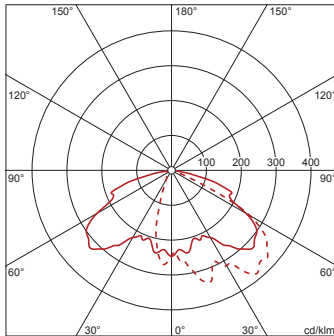

4050737849256
5XA5914K1B08
LED 4000K / CRI ≥ 70