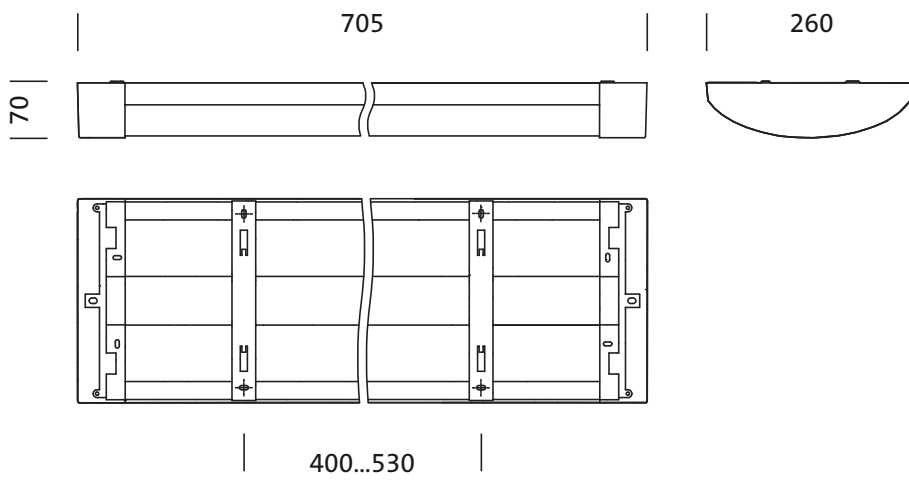

Mounting

- Mounting method, mounting location: surface-mounted, to the ceiling, to the wall
- Arrangement: single/continuous arrangement

Electrical connection

- Nominal voltage: 230V, 50Hz, AC

Dimensions, Weight

- Length: 705mm
- Width: 260mm
- Height: 70mm
- Weight: 4.1kg

Service life

- Rated service life: 50000h (L80/B10) at AT = 25°C

Order No.: 5XA861D2N0A | GTIN (EAN): 4050737978314

Dimensions: TV20VPL,LED,2130lm840,DALI,PC,dir,surf