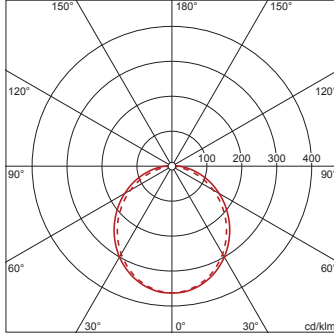

- Length: 705mm
- Width: 260mm
- Height: 70mm
- Weight: 4.1kg

Service life

- Rated service life: 50000h (L80/B10) at AT = 25°C

Order No.: 5XA861D2N0A | GTIN (EAN): 4050737978314

Dimensions: TV20VPL,LED,2130lm840,DALI,PC,dir,surf

Order No.: 5XA861D2N0A | **GTIN (EAN):** 4050737978314

Planning data: TV20VPL,LED,2130lm840,DALI,PC,dir,surf

5XA861D2N0A: 1x LED 4000K
/ CRI ≥ 80

4050737978314

5XA861D2N0A

LED 4000K / CRI ≥ 80

Φ_N 2130 lm

— C 0/180 - - - C 90/270