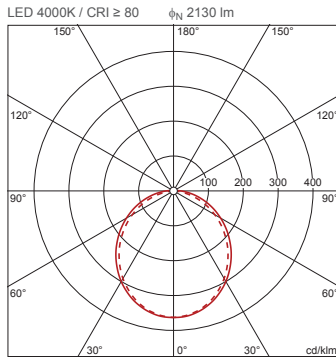

Order No.: 5XA861D2N0A | **GTIN (EAN):** 4050737978314

Product description: TV20VPL,LED,2130lm840,DALI,PC,dir,surf

TV 20, vandal-proof luminaire, primary light control with specular reflector, of aluminium, matt, primary optical cover: enclosure, of PC, frosted, light emission: direct distribution, primary light characteristic: symmetric, installation type: surface-mounted, LED rated luminous flux: 2.130 lm, light colour: 840, colour temperature: 4000K, control gear: ECG DALI, mains connection: 230V, AC, 50Hz, rated input power: 21W, luminaire housing, of aluminium, coated, Siteco® metallic grey (DB 702S), length: 705 mm, width: 260 mm, height: 70mm, protection rating (complete): IP65, insulation class (complete): insulation class I (protective earthing), certification: CE, protection symbol: F, impact resistance: 2x IK10, standard: EN 60598, packaging unit: 1 piece

4050737978314
5XA861D2N0A

IP 65 2xIK 10

Lamps: LED
Wt. (kg): 4.1
GTIN (EAN): 4050737978314

Order No.: 5XA861D2N0A | **GTIN (EAN):** 4050737978314

Detailed technical description: TV20VPL,LED,2130lm840,DALI,PC,dir,surf

Lamps:

- Lamps: with LED
- Rated luminous flux: 2130lm
- Luminous efficacy: 101lm/W
- Colour temperature: 4000K
- Colour rendering index: CRI > 80
- Light colour: 840
- SDCM (Standard Deviation of Colour Matching): MacAdam ≤ 3 SDCM (initial)
- Rated input power: 21W

- Length: 705mm
- Width: 260mm
- Height: 70mm
- Weight: 4.1kg

Service life

- Rated service life: 50000h (L80/B10) at AT = 25°C

Order No.: 5XA861D2N0A | GTIN (EAN): 4050737978314

Dimensions: TV20VPL,LED,2130lm840,DALI,PC,dir,surf