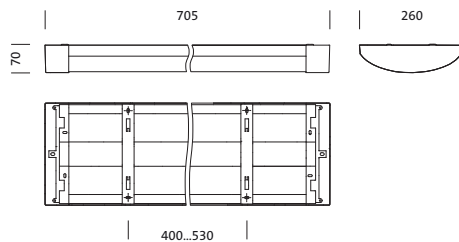

Order No.: 5XA861D2N0A | **GTIN (EAN):** 4050737978314

Product description: TV20VPL,LED,2130lm840,DALI,PC,dir,surf

TV 20, vandal-proof luminaire, primary light control with specular reflector, of aluminium, matt, primary optical cover: enclosure, of PC, frosted, light emission: direct distribution, primary light characteristic: symmetric, installation type: surface-mounted, LED rated luminous flux: 2.130 lm, light colour: 840, colour temperature: 4000K, control gear: ECG DALI, mains connection: 230V, AC, 50Hz, rated input power: 21W, luminaire housing, of aluminium, coated, Siteco® metallic grey (DB 702S), length: 705 mm, width: 260 mm, height: 70mm, protection rating (complete): IP65, insulation class (complete): insulation class I (protective earthing), certification: CE, protection symbol: F, impact resistance: 2x IK10, standard: EN 60598, packaging unit: 1 piece

4050737978314
5XA861D2N0A

IP 65 2xIK 10

Lamps: LED
Wt. (kg): 4.1
GTIN (EAN): 4050737978314